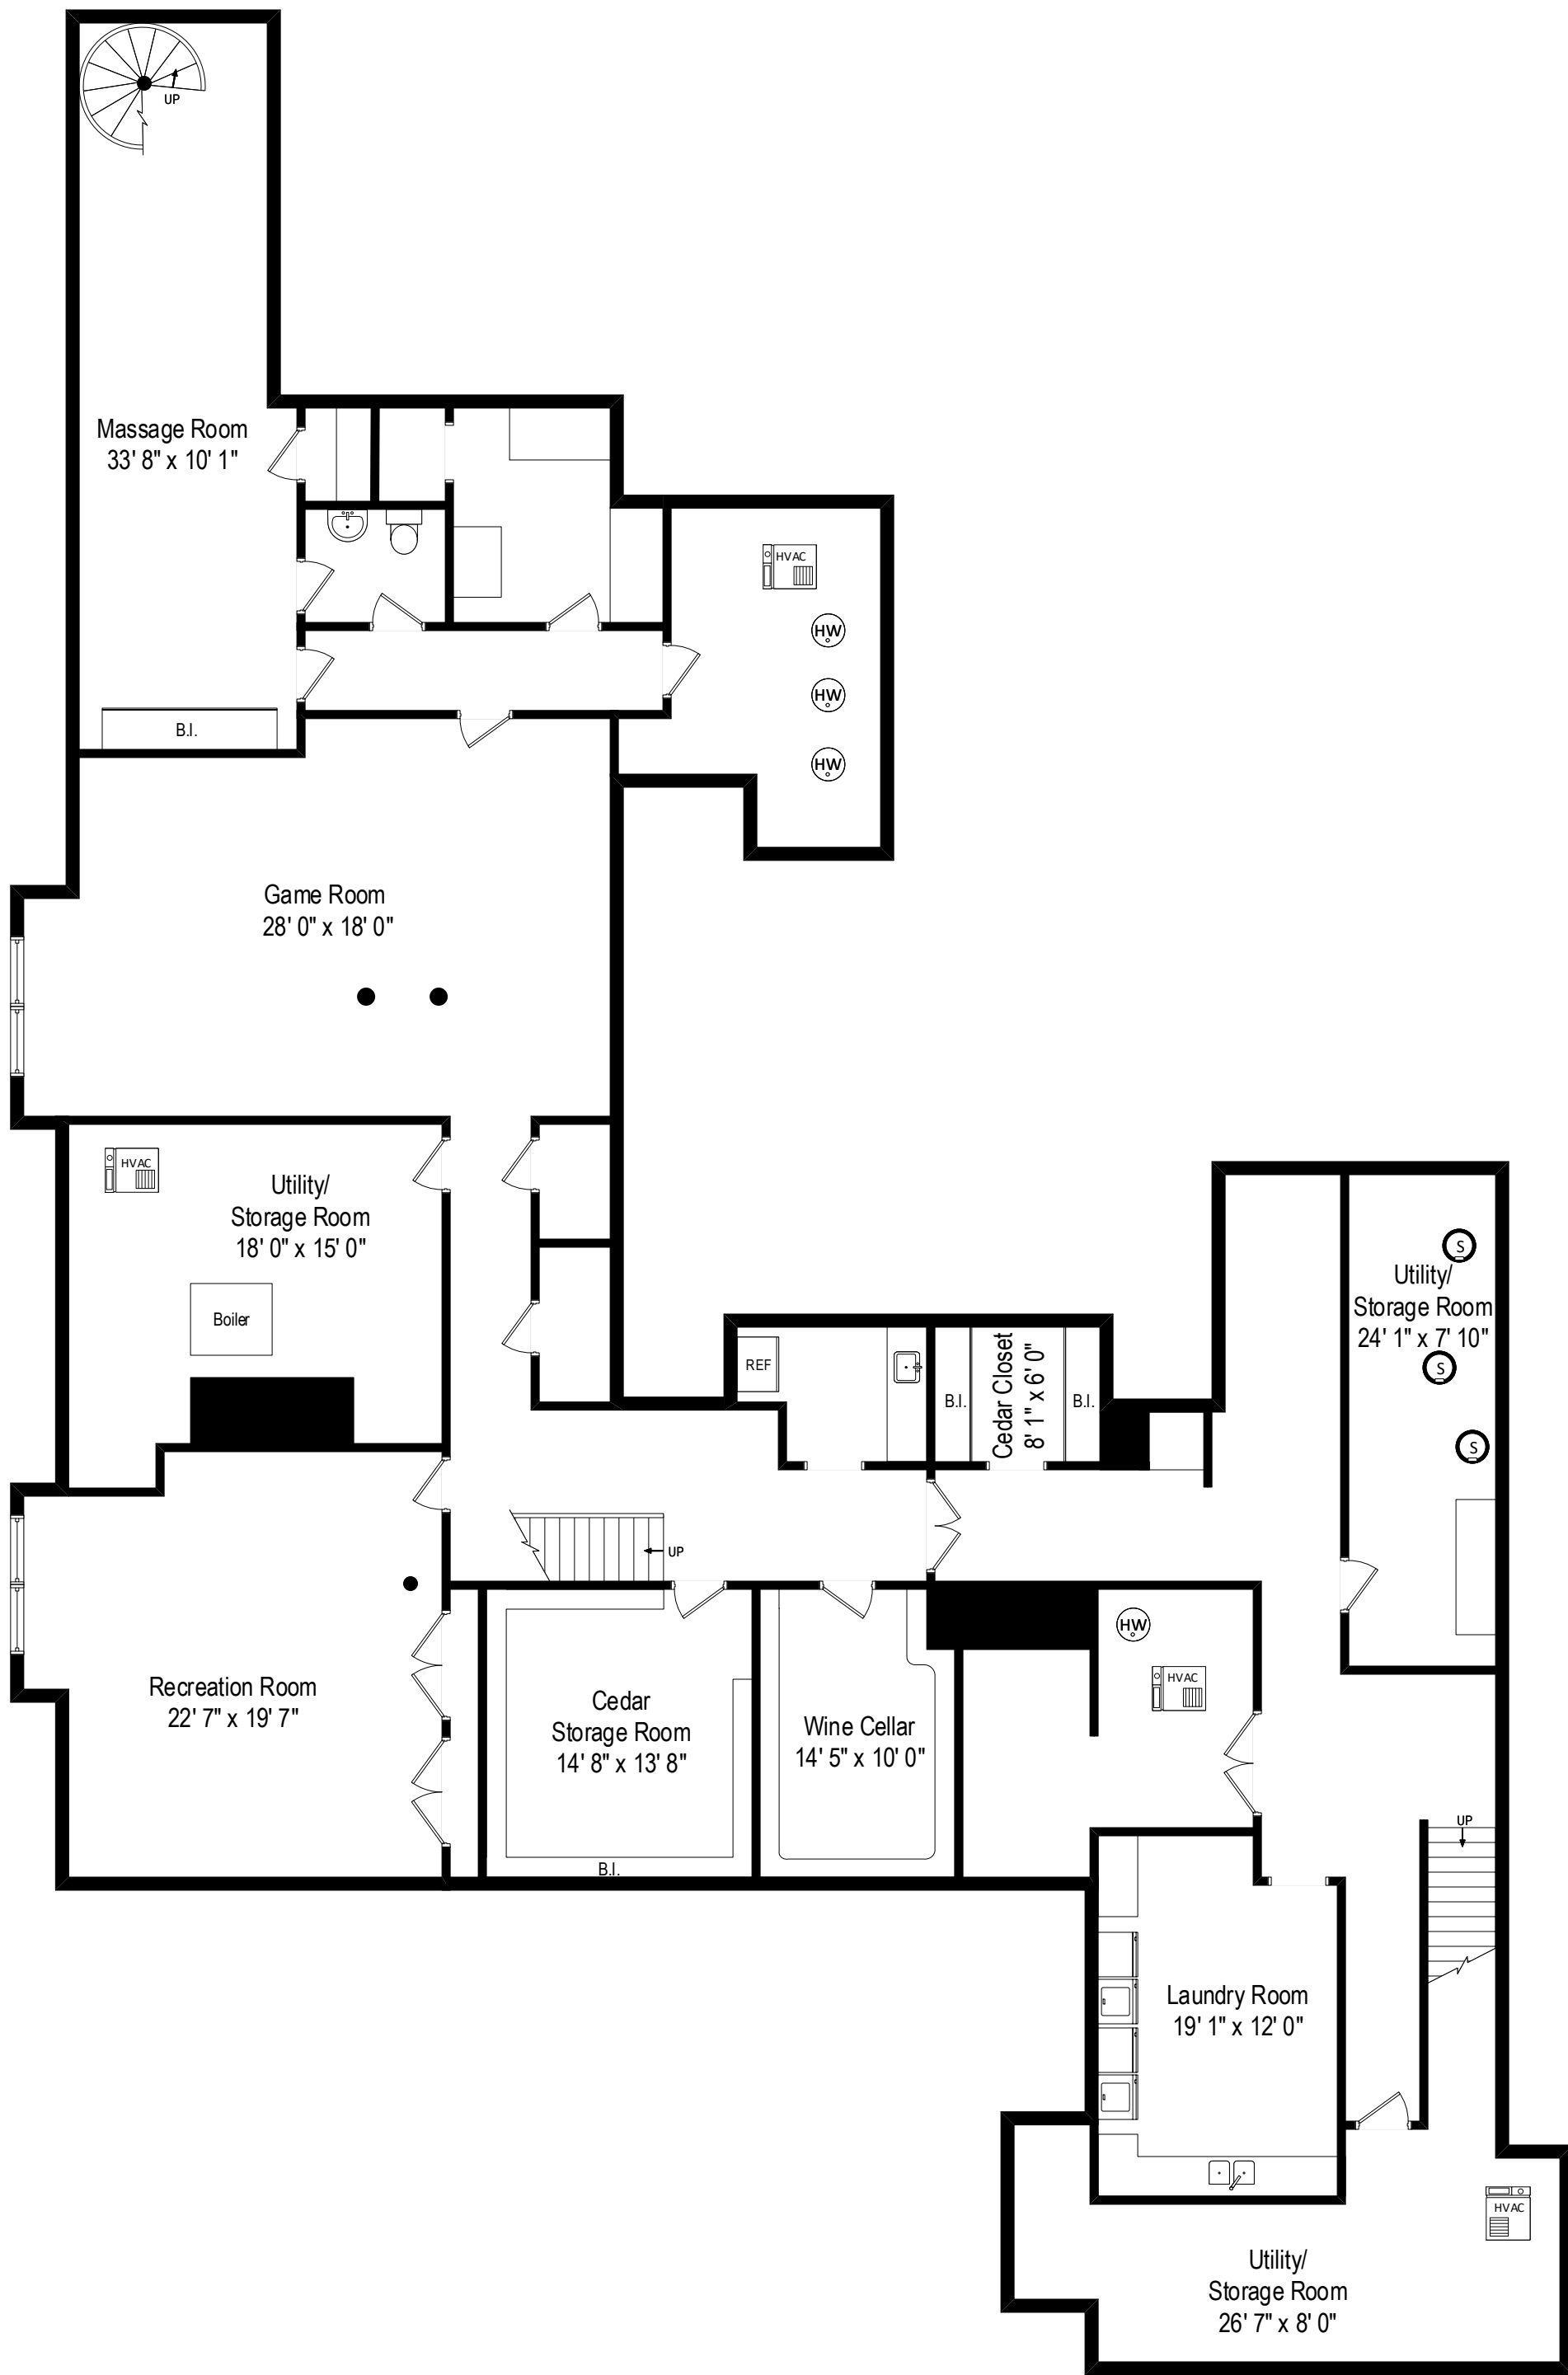

Above Garage

211 West Westminster – Lake Forest, IL 60045

Lower Level